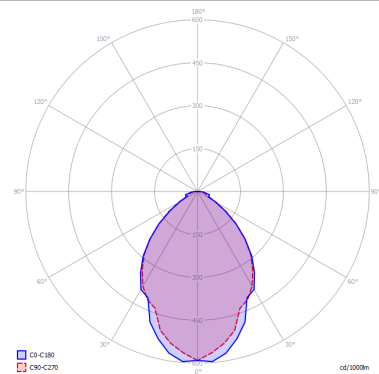

SHELF

Single

FEATURES

- Frame:** Metal
- Diffusor:** None
- Dimmable:** Yes
- Dimmer:** Not Included
- Bulb:** Included

BULB

LED 2700K 1 x 17W | 1700 lm

or

LED 3000K 1 x 17W | 1800 lm

SPECIFICATION SHEET

CERTIFICATION

PHOTOMETRIC CURVE

FRAME	DIFFUSOR	LED COLOUR	CODE
<input type="radio"/> Matte White 9016	None	2700K	151005
<input type="radio"/> Matte White 9016	None	3000K	151003