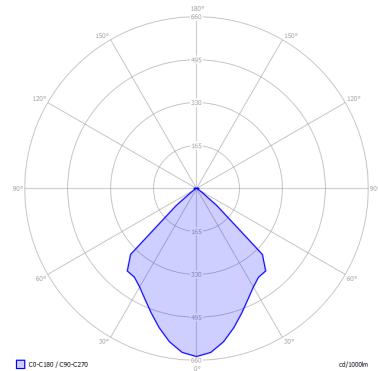

CERTIFICATION

PHOTOMETRIC CURVE

FRAME	DECOR	LED COLOUR	CODE
Chrome	Brushed Chrome	2700K	156002
Chrome	Coppery Bronze	2700K	156003
Chrome	Gold	2700K	156004
Chrome	Matte Black 9005	2700K	156012
Chrome	Matte White 9010	2700K	156001
Chrome	Rose Gold	2700K	156005
Chrome	Brushed Chrome	3000K	156016
Chrome	Coppery Bronze	3000K	156015