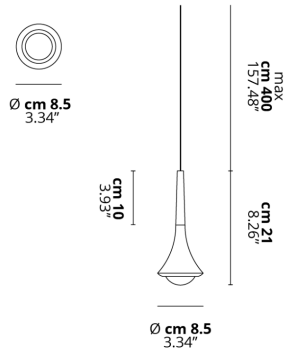

RAIN

FEATURES

- **Frame:** Metal
- **Decor:** Metal
- **Dimmable:** Yes
- **Dimmer:** Not Included
- **Bulb:** Included

BULB

LED 2700K 1 x 9W | 900 lm

or

LED 3000K 1 x 9W | 950 lm

SPECIFICATION SHEET

CERTIFICATION

PHOTOMETRIC CURVE

FRAME	DECOR	LED COLOUR	CODE
Chrome	Brushed Chrome	2700K	156002
Chrome	Coppery Bronze	2700K	156003
Chrome	Gold	2700K	156004
Chrome	Matte Black 9005	2700K	156012
Chrome	Matte White 9010	2700K	156001
Chrome	Rose Gold	2700K	156005
Chrome	Brushed Chrome	3000K	156016
Chrome	Coppery Bronze	3000K	156015