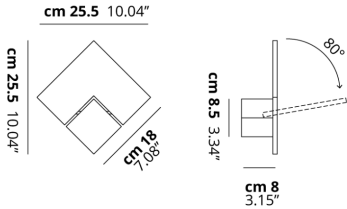

PUZZLE TWIST

FEATURES

- Frame:** Metal
- Diffusor:** None
- Dimmable:** Yes
- Dimmer:** Not Included
- Bulb:** Included

BULB

LED 2700K 1 x 18W | 1700 lm

or

LED 3000K 1 x 18W | 1800 lm

SPECIFICATION SHEET

CERTIFICATION

PHOTOMETRIC CURVE

FRAME	DIFFUSOR	LED COLOUR	CODE
<input type="radio"/> Matte White 9016	None	2700K	146009
<input type="radio"/> Matte White 9016	None	3000K	146010