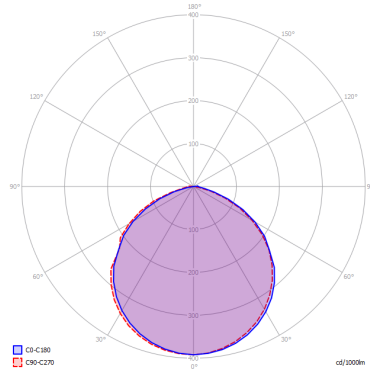

PUZZLE TWIST

FEATURES

- Frame:** Metal
- Diffusor:** None
- Dimmable:** Yes
- Dimmer:** Not Included
- Bulb:** Included

BULB

LED 2700K 1 x 18W | 1700 lm

or

LED 3000K 1 x 18W | 1800 lm

SPECIFICATION SHEET

CERTIFICATION

PHOTOMETRIC CURVE

FRAME	DIFFUSOR	LED COLOUR	CODE
<input type="radio"/> Matte White 9016	None	2700K	146009
<input type="radio"/> Matte White 9016	None	3000K	146010