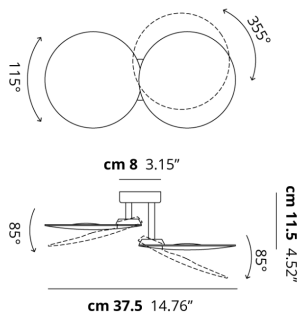

PUZZLE ROUND

Double Round

FEATURES

- Frame:** Metal
- Diffusor:** None
- Dimmable:** Yes
- Dimmer:** Not Included
- Bulb:** Included

BULB

LED 2700K 2 x 17W | 3400 lm

or

LED 3000K 2 x 18W | 3600 lm

SPECIFICATION SHEET

CERTIFICATION

PHOTOMETRIC CURVE

None

| FRAME | DIFFUSOR | LED COLOUR | CODE |
|--|----------|------------|--------|
|  Copperty Bronze | None | 2700K | 159008 |
|  Matte White 9016 | None | 2700K | 159003 |
|  Copperty Bronze | None | 3000K | 159006 |
|  Matte White 9016 | None | 3000K | 159004 |