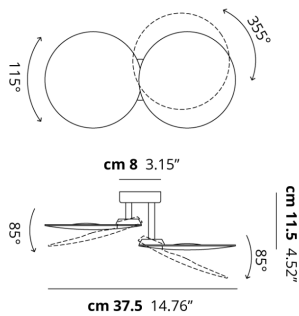

PUZZLE ROUND

Double Round

FEATURES

- Frame:** Metal
- Diffusor:** None
- Dimmable:** Yes
- Dimmer:** Not Included
- Bulb:** Included

BULB

LED 2700K 2 x 17W | 3400 lm

or

LED 3000K 2 x 17W | 3600 lm

SPECIFICATION SHEET

CERTIFICATION

PHOTOMETRIC CURVE

FRAME	DIFFUSOR	LED COLOUR	CODE
Copperty Bronze	None	2700K	159008
Matte White 9016	None	2700K	159003
Copperty Bronze	None	3000K	159006
Matte White 9016	None	3000K	159004