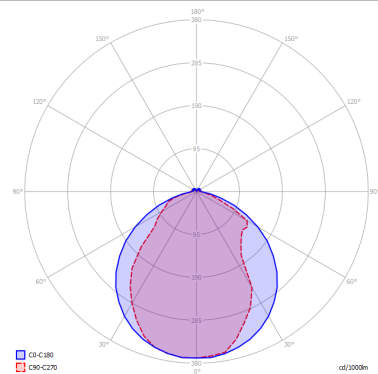

PUZZLE ROUND

Double Round

FEATURES

- Frame:** Metal
- Diffusor:** None
- Dimmable:** Yes
- Dimmer:** Not Included
- Bulb:** Included

BULB

LED 2700K 2 x 17W | 3400 lm

or

LED 3000K 2 x 17W | 3600 lm

SPECIFICATION SHEET

CERTIFICATION

PHOTOMETRIC CURVE

FRAME	DIFFUSOR	LED COLOUR	CODE
Copperty Bronze	None	2700K	159008
Matte White 9016	None	2700K	159003
Copperty Bronze	None	3000K	159006
Matte White 9016	None	3000K	159004