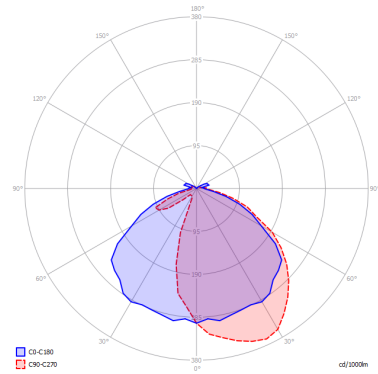

PUZZLE ROUND

Single Round

FEATURES

- Frame:** Metal
- Diffusor:** None
- Dimmable:** Yes
- Dimmer:** Not Included
- Bulb:** Included

BULB

LED 2700K 1 x 17W | 1700 lm

or

LED 3000K 1 x 17W | 1800 lm

SPECIFICATION SHEET

CERTIFICATION

PHOTOMETRIC CURVE

FRAME	DIFFUSOR	LED COLOUR	CODE
Copperty Bronze	None	2700K	159007
Matte White 9016	None	2700K	159001
Copperty Bronze	None	3000K	159005
Matte White 9016	None	3000K	159002