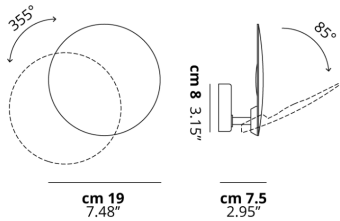

PUZZLE ROUND

Single Round

FEATURES

- Frame:** Metal
- Diffusor:** None
- Dimmable:** Yes
- Dimmer:** Not Included
- Bulb:** Included

BULB

LED 2700K 1 x 17W | 1700 lm

or

LED 3000K 1 x 17W | 1800 lm

SPECIFICATION SHEET

CERTIFICATION

PHOTOMETRIC CURVE

FRAME	DIFFUSOR	LED COLOUR	CODE
Copperty Bronze	None	2700K	159007
Matte White 9016	None	2700K	159001
Copperty Bronze	None	3000K	159005
Matte White 9016	None	3000K	159002