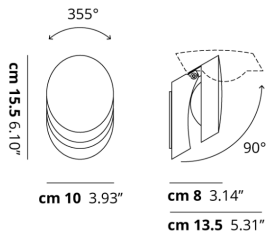

CERTIFICATION

PHOTOMETRIC CURVE

None

FRAME	DIFFUSOR	LED COLOUR	CODE
Copperty Bronze	None	2700K	155002
Matte White 9016	None	2700K	155001
Copperty Bronze	None	3000K	155005
Matte White 9016	None	3000K	155004