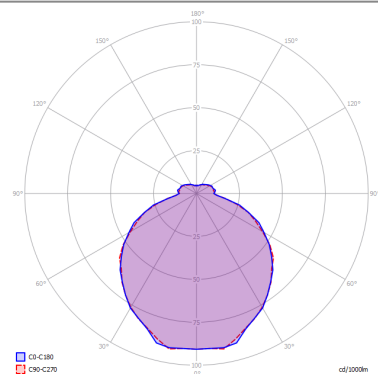

KELLY

Large Sphere 80

FEATURES

- Frame:** Metal
- Diffusor:** Glass
- Dimmable:** Yes
- Dimmer:** Not Included
- Bulb:** Not Included

BULB

-  **E27 Classic A60** 4 x max 46W eco
- or _____
-  **E27 CFL [compact]** 4 x max 23W
- or _____
-  **E27 LED** 4 x max available

SPECIFICATION SHEET

CERTIFICATION

PHOTOMETRIC CURVE

FRAME

-  Coppery Bronze
-  Matte White 9010

DIFFUSOR

-  Glossy White
-  Glossy White

LED COLOUR