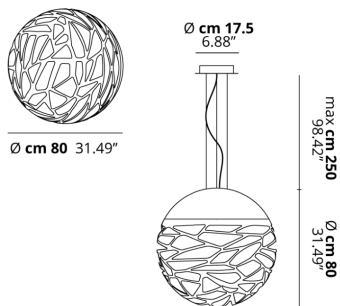

KELLY

Large Sphere 80

FEATURES

- Frame:** Metal
- Diffusor:** Glass
- Dimmable:** Yes
- Dimmer:** Not Included
- Bulb:** Not Included

BULB

-  **E27 Classic A60** 4 x max 46W eco
- or _____
-  **E27 CFL [compact]** 4 x max 23W
- or _____
-  **E27 LED** 4 x max available

SPECIFICATION SHEET

CERTIFICATION

PHOTOMETRIC CURVE

FRAME

-  Coppery Bronze
-  Matte White 9010

DIFFUSOR

-  Glossy White
-  Glossy White

LED COLOUR