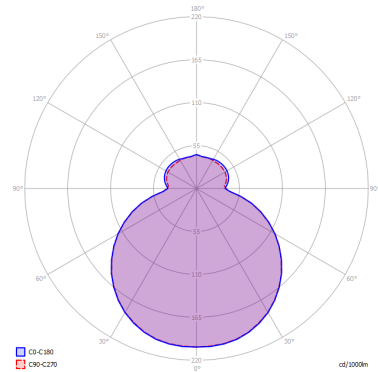

MAKEUP

Large

FEATURES

- Frame:** Metal
- Diffusor:** Blown Glass
- Dimmable:** Yes
- Dimmer:** Not Included
- Bulb:** Included

BULB

LED 3000K 1 x 17W | 1800 lm

CERTIFICATION

SPECIFICATION SHEET

PHOTOMETRIC CURVE

FRAME	DIFFUSOR	LED COLOUR	CODE
Matte White 9016	Matte White	3000K	150001