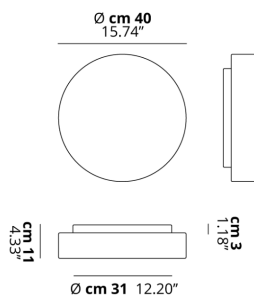

MAKEUP

Large

FEATURES

- Frame:** Metal
- Diffusor:** Blown Glass
- Dimmable:** Yes
- Dimmer:** Not Included
- Bulb:** Included

BULB

LED 3000K 1 x 17W | 1800 lm

CERTIFICATION

SPECIFICATION SHEET

PHOTOMETRIC CURVE

FRAME	DIFFUSOR	LED COLOUR	CODE
Matte White 9016	Matte White	3000K	150001