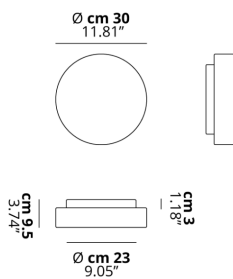

MAKEUP

Medium

FEATURES

- Frame:** Metal
- Diffusor:** Blown Glass
- Dimmable:** Yes
- Dimmer:** Not Included
- Bulb:** Included

BULB

LED 3000K 1 x 17W | 1800 lm

CERTIFICATION

SPECIFICATION SHEET

PHOTOMETRIC CURVE

FRAME	DIFFUSOR	LED COLOUR	CODE
 Matte White 9016	 Matte White	3000K	150002