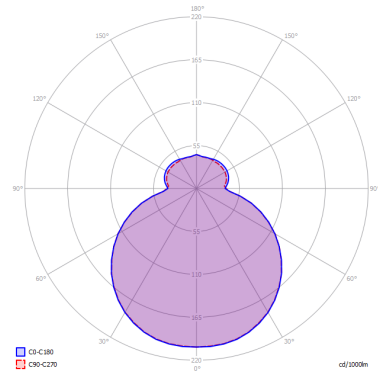

MAKEUP

Medium

FEATURES

- Frame:** Metal
- Diffusor:** Blown Glass
- Dimmable:** Yes
- Dimmer:** Not Included
- Bulb:** Included

BULB

LED 3000K 1 x 17W | 1800 lm

CERTIFICATION

SPECIFICATION SHEET

PHOTOMETRIC CURVE

FRAME	DIFFUSOR	LED COLOUR	CODE
 Matte White 9016	 Matte White	3000K	150002