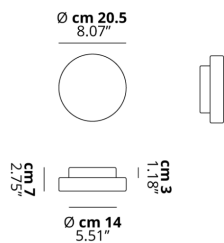

## PHOTOMETRIC CURVE

FRAME	DIFFUSOR	LED COLOUR	CODE
Matte White 9016	Matte White	3000K	150003