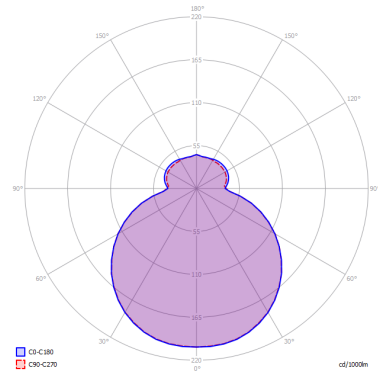

PHOTOMETRIC CURVE

FRAME	DIFFUSOR	LED COLOUR	CODE
Matte White 9016	Matte White	3000K	150003