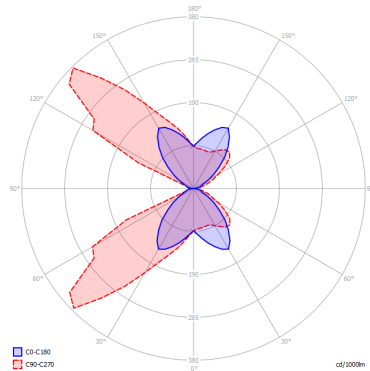

LASER CUBE

10x6 Led

FEATURES

- Frame:** Metal
- Diffusor:** None
- Dimmable:** Yes
- Dimmer:** Not Included
- Bulb:** Included

BULB

LED 2700K 1 x 9W | 900 lm

or

LED 3000K 1 x 9W | 950 lm

SPECIFICATION SHEET

CERTIFICATION

PHOTOMETRIC CURVE

FRAME	DIFFUSOR	LED COLOUR	CODE
Copperty Bronze	None	2700K	036028
Matte Black 9005	None	2700K	036032
Matte White 9010	None	2700K	036027
Copperty Bronze	None	3000K	036024
Matte Black 9005	None	3000K	036031
Matte White 9010	None	3000K	036023