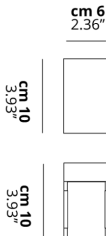

LASER CUBE

10x6 Led

FEATURES

- Frame:** Metal
- Diffusor:** None
- Dimmable:** Yes
- Dimmer:** Not Included
- Bulb:** Included

BULB

LED 2700K 1 x 9W | 900 lm

or

LED 3000K 1 x 9W | 950 lm

SPECIFICATION SHEET

CERTIFICATION

PHOTOMETRIC CURVE

FRAME	DIFFUSOR	LED COLOUR	CODE
Copperty Bronze	None	2700K	036028
Matte Black 9005	None	2700K	036032
Matte White 9010	None	2700K	036027
Copperty Bronze	None	3000K	036024
Matte Black 9005	None	3000K	036031
Matte White 9010	None	3000K	036023