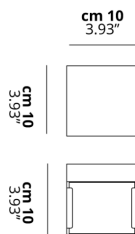

LASER CUBE

10x10 Led

FEATURES

- Frame:** Metal
- Diffusor:** None
- Dimmable:** Yes
- Dimmer:** Not Included
- Bulb:** Included

BULB

LED 2700K 1 x 17W | 1700 lm

or

LED 3000K 1 x 17W | 1800 lm

SPECIFICATION SHEET

CERTIFICATION

PHOTOMETRIC CURVE

FRAME	DIFFUSOR	LED COLOUR	CODE
 Copperty Bronze	None	2700K	036030
 Matte Black 9005	None	2700K	036034
 Matte White 9010	None	2700K	036029
 Copperty Bronze	None	3000K	036026
 Matte Black 9005	None	3000K	036033
 Matte White 9010	None	3000K	036025