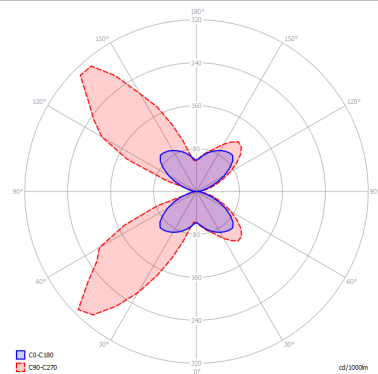

LASER CUBE

10x10 Led

FEATURES

- Frame:** Metal
- Diffusor:** None
- Dimmable:** Yes
- Dimmer:** Not Included
- Bulb:** Included

BULB

LED 2700K 1 x 17W | 1700 lm

or

LED 3000K 1 x 17W | 1800 lm

SPECIFICATION SHEET

CERTIFICATION

PHOTOMETRIC CURVE

FRAME	DIFFUSOR	LED COLOUR	CODE
 Copperty Bronze	None	2700K	036030
 Matte Black 9005	None	2700K	036034
 Matte White 9010	None	2700K	036029
 Copperty Bronze	None	3000K	036026
 Matte Black 9005	None	3000K	036033
 Matte White 9010	None	3000K	036025