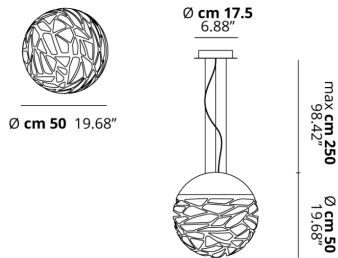

KELLY

Medium Sphere 50

FEATURES

- **Frame:** Metal
- **Diffusor:** Glass
- **Dimmable:** Yes
- **Dimmer:** Not Included
- **Bulb:** Not Included

BULB

- **E27 Classic A60** 3 x max 46W eco
- or _____
- **E27 CFL [compact]** 3 x max 23W
- or _____
- **E27 LED** 3 x max available

SPECIFICATION SHEET

CERTIFICATION

PHOTOMETRIC CURVE

FRAME	DIFFUSOR	LED COLOUR	CODE
Coppery Bronze	Glossy White	Optionally	141269
Matte White 9010	Glossy White	Optionally	141004