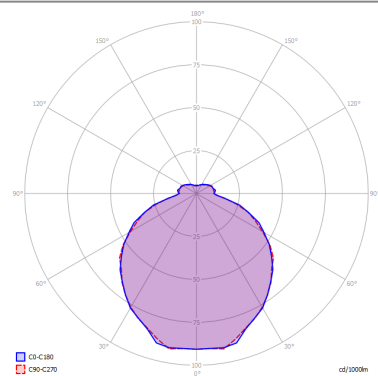

CERTIFICATION

PHOTOMETRIC CURVE

FRAME	DIFFUSOR	LED COLOUR	CODE
Coppery Bronze	Glossy White	Optionally	141269
Matte White 9010	Glossy White	Optionally	141004