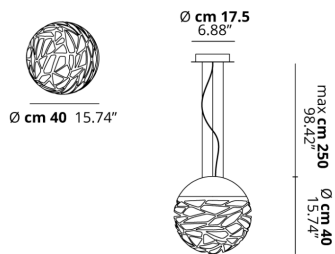

KELLY

Small Sphere 40

FEATURES

- **Frame:** Metal
- **Diffusor:** Glass
- **Dimmable:** Yes
- **Dimmer:** Not Included
- **Bulb:** Not Included

BULB

- **E27 Classic A60** 3 x max 46W eco
- or _____
- **E27 CFL [compact]** 3 x max 23W
- or _____
- **E27 LED** 3 x max available

SPECIFICATION SHEET

CERTIFICATION

PHOTOMETRIC CURVE

FRAME	DIFFUSOR	LED COLOUR	CODE
Coppery Bronze	Glossy White	Optionally	141250
Matte White 9010	Glossy White	Optionally	141003