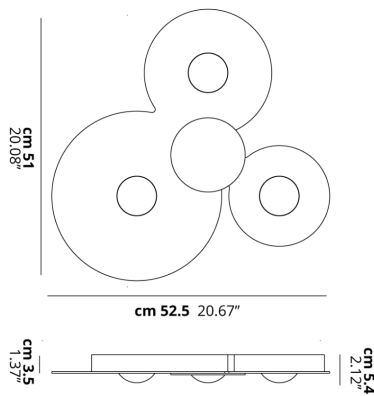

BUGIA

Triple

FEATURES

- **Frame:** Metal
- **Diffusor:** Plexiglass
- **Dimmable:** Yes
- **Dimmer:** Not Included
- **Bulb:** Included

BULB

LED DOB 2700K 3 x 15W | 3276 lm

or

LED DOB 3000K 3 x 15W | 3465 lm

SPECIFICATION SHEET

CERTIFICATION

PHOTOMETRIC CURVE

FRAME	DIFFUSOR	LED COLOUR	CODE
○ Matte White 9010	○ Chrome	2700K	161043
○ Matte White 9010	○ Glossy Copper	2700K	161044
○ Matte White 9010	○ Gold	2700K	161042
○ Matte White 9010	○ White	2700K	161041
○ Matte White 9010	○ Chrome	3000K	161047
○ Matte White 9010	○ Glossy Copper	3000K	161048
○ Matte White 9010	○ Gold	3000K	161046