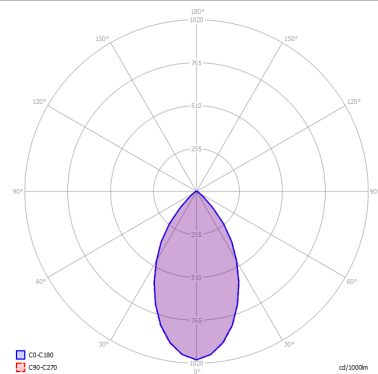

BUGIA

Double

FEATURES

- Frame:** Metal
- Diffusor:** Plexiglass
- Dimmable:** Yes
- Dimmer:** Not Included
- Bulb:** Included

BULB

LED DOB 2700K 2 x 15W | 2184 lm

or

LED DOB 3000K 2 x 15W | 2310 lm

SPECIFICATION SHEET

CERTIFICATION

PHOTOMETRIC CURVE

FRAME	DIFFUSOR	LED COLOUR	CODE
Matte White 9010	Glossy Copper	2700K	161036
Matte White 9010	Gold	2700K	161033
Matte White 9010	White	2700K	161033
Matte White 9010	Chrome	3000K	161035
Matte White 9010	Chrome	3000K	161039
Matte White 9010	Glossy Copper	3000K	161040
Matte White 9010	Gold	3000K	161038