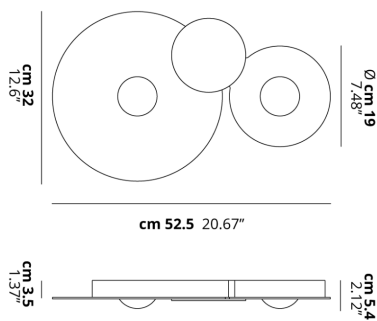

BUGIA

Double

FEATURES

- Frame:** Metal
- Diffusor:** Plexiglass
- Dimmable:** Yes
- Dimmer:** Not Included
- Bulb:** Included

BULB

LED DOB 2700K 2 x 15W | 2184 lm

or

LED DOB 3000K 2 x 15W | 2310 lm

SPECIFICATION SHEET

CERTIFICATION

PHOTOMETRIC CURVE

FRAME	DIFFUSOR	LED COLOUR	CODE
Matte White 9010	Glossy Copper	2700K	161036
Matte White 9010	Gold	2700K	161033
Matte White 9010	White	2700K	161033
Matte White 9010	Chrome	3000K	161035
Matte White 9010	Chrome	3000K	161039
Matte White 9010	Glossy Copper	3000K	161040
Matte White 9010	Gold	3000K	161038