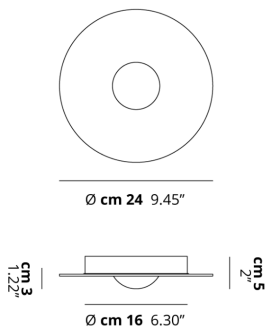

BUGIA

Single

FEATURES

- Frame:** Metal
- Diffusor:** Plexiglass
- Dimmable:** Yes
- Dimmer:** Not Included
- Bulb:** Included

BULB

LED DOB 2700K 1 x 15W | 1092 lm

or

LED DOB 3000K 1 x 15W | 1155 lm

SPECIFICATION SHEET

CERTIFICATION

PHOTOMETRIC CURVE

FRAME	DIFFUSOR	LED COLOUR	CODE
○ Matte White 9010	○ Chrome	2700K	161027
○ Matte White 9010	○ Glossy Copper	2700K	161028
○ Matte White 9010	○ Gold	2700K	161026
○ Matte White 9010	○ White	2700K	161025
○ Matte White 9010	○ Chrome	3000K	161031
○ Matte White 9010	○ Glossy Copper	3000K	161006
○ Matte White 9010	○ Gold	3000K	161030