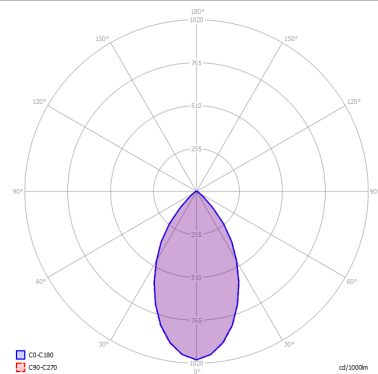

BUGIA

Single

FEATURES

- Frame:** Metal
- Diffusor:** Plexiglass
- Dimmable:** Yes
- Dimmer:** Not Included
- Bulb:** Included

BULB

LED DOB 2700K 1 x 15W | 1092 lm

or

LED DOB 3000K 1 x 15W | 1155 lm

SPECIFICATION SHEET

CERTIFICATION

PHOTOMETRIC CURVE

FRAME	DIFFUSOR	LED COLOUR	CODE
○ Matte White 9010	○ Chrome	2700K	161027
○ Matte White 9010	○ Glossy Copper	2700K	161028
○ Matte White 9010	○ Gold	2700K	161026
○ Matte White 9010	○ White	2700K	161025
○ Matte White 9010	○ Chrome	3000K	161031
○ Matte White 9010	○ Glossy Copper	3000K	161006
○ Matte White 9010	○ Gold	3000K	161030