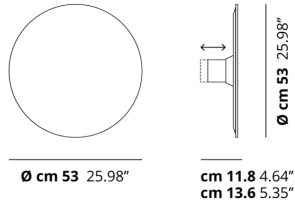

PUZZLE MEGA

Round Small

FEATURES

- Frame:** Metal
- Diffusor:** MDF
- Dimmable:** Yes
- Dimmer:** Not Included
- Bulb:** Included

BULB

LED 2700K 3 x 17W | 5100 lm

or

LED 3000K 3 x 17W | 5400 lm

SPECIFICATION SHEET

CERTIFICATION

PHOTOMETRIC CURVE

None

FRAME	DIFFUSOR	LED COLOUR	CODE
Matte White 9016	Matte White 9016	2700K	167011
Matte White 9016	Matte White 9016	3000K	167012