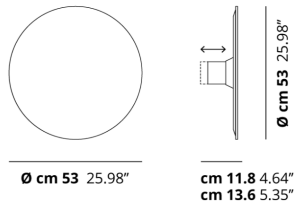

CERTIFICATION

PHOTOMETRIC CURVE

None

FRAME	DIFFUSOR	LED COLOUR	CODE
Matte White 9016	Renoir by Infinity	2700K	167001
Matte White 9016	Renoir by Infinity	3000K	167002