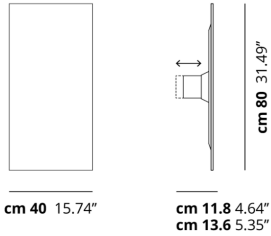

PUZZLE MEGA

Rectangle

FEATURES

- Frame:** Metal
- Diffusor:** Fine Porcelain Stoneware
- Dimmable:** Yes
- Dimmer:** Not Included
- Bulb:** Included

BULB

LED 3000K 4 x 17W | 7200 lm

LED 2700K 4 x 17W | 6800 lm

CERTIFICATION

PHOTOMETRIC CURVE

None

SPECIFICATION SHEET

FRAME	DIFFUSOR	LED COLOUR	CODE
<input type="radio"/> Matte White 9016	<input checked="" type="radio"/> Renoir by Infinity	2700K	167009
<input type="radio"/> Matte White 9016	<input checked="" type="radio"/> Renoir by Infinity	3000K	167010