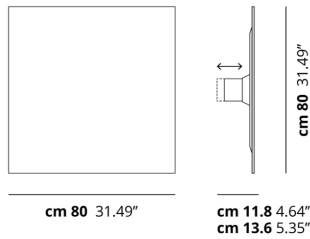

PUZZLE MEGA

Square Large

FEATURES

- Frame:** Metal
- Diffusor:** MDF
- Dimmable:** Yes
- Dimmer:** Not Included
- Bulb:** Included

BULB

LED 3000K 4 x 17W | 7200 lm

LED 2700K 4 x 17W | 6800 lm

SPECIFICATION SHEET

CERTIFICATION

PHOTOMETRIC CURVE

None

FRAME	DIFFUSOR	LED COLOUR	CODE
<input type="radio"/> Matte White 9016	<input type="radio"/> Matte White 9016	2700K	167017
<input type="radio"/> Matte White 9016	<input type="radio"/> Matte White 9016	3000K	167018