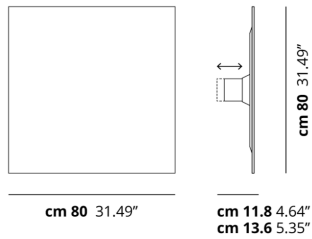

PUZZLE MEGA

Square Large

FEATURES

- Frame:** Metal
- Diffusor:** Fine Porcelain Stoneware
- Dimmable:** Yes
- Dimmer:** Not Included
- Bulb:** Included

BULB

LED 3000K 4 x 17W | 7200 lm

LED 2700K 4 x 17W | 6800 lm

SPECIFICATION SHEET

CERTIFICATION

PHOTOMETRIC CURVE

None

FRAME	DIFFUSOR	LED COLOUR	CODE
<input type="radio"/> Matte White 9016	<input type="radio"/> Renoir by Infinity	2700K	167007
<input type="radio"/> Matte White 9016	<input type="radio"/> Renoir by Infinity	3000K	167008