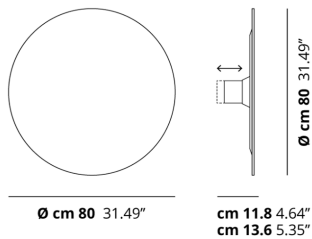

PUZZLE MEGA

Round Large

FEATURES

- Frame:** Metal
- Diffusor:** MDF
- Dimmable:** Yes
- Dimmer:** Not Included
- Bulb:** Included

BULB

LED 3000K 4 x 17W | 7200 lm

LED 2700K 4 x 17W | 6800 lm

CERTIFICATION

PHOTOMETRIC CURVE

None

SPECIFICATION SHEET

FRAME	DIFFUSOR	LED COLOUR	CODE
<input type="radio"/> Matte White 9016	<input type="radio"/> Matte White 9016	2700K	167013
<input type="radio"/> Matte White 9016	<input type="radio"/> Matte White 9016	3000K	167014