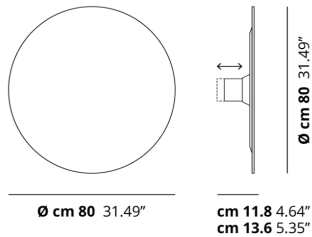

PUZZLE MEGA

Round Large

FEATURES

- Frame:** Metal
- Diffusor:** Fine Porcelain Stoneware
- Dimmable:** Yes
- Dimmer:** Not Included
- Bulb:** Included

BULB

LED 3000K 4 x 17W | 7200 lm

LED 2700K 4 x 17W | 6800 lm

CERTIFICATION

PHOTOMETRIC CURVE

None

SPECIFICATION SHEET

FRAME	DIFFUSOR	LED COLOUR	CODE
Matte White 9016	Renoir by Infinity	2700K	167003
Matte White 9016	Renoir by Infinity	3000K	167004