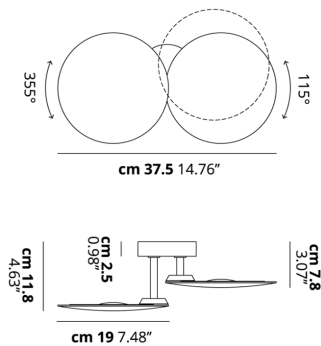

PUZZLE OUTDOOR

Double Round

FEATURES

- Frame:** Metal
- Diffusor:** None
- Dimmable:** Yes
- Dimmer:** Not Included
- Bulb:** Included

BULB

LED 3000K 2 x 17W | 3400 lm

CERTIFICATION

SPECIFICATION SHEET

PHOTOMETRIC CURVE

None

FRAME	DIFFUSOR	LED COLOUR	CODE
 Anthracite Black	None	3000K	159029
 Matte White 9016	None	3000K	159024