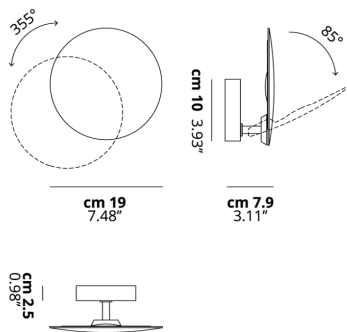

PUZZLE OUTDOOR

Single Round

FEATURES

- Frame:** Metal
- Diffusor:** None
- Dimmable:** Yes
- Dimmer:** Not Included
- Bulb:** Included

BULB

LED 3000K 1 x 17W | 1700 lm

CERTIFICATION

SPECIFICATION SHEET

PHOTOMETRIC CURVE

None

FRAME	DIFFUSOR	LED COLOUR	CODE
 Anthracite Black	None	3000K	159020
 Matte White 9016	None	3000K	159022