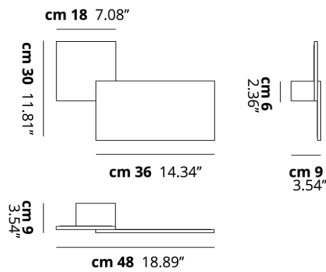

PUZZLE OUTDOOR

Square & Rectangle

FEATURES

- Frame:** Metal
- Diffusor:** None
- Dimmable:** Yes
- Dimmer:** Not Included
- Bulb:** Included

BULB

LED 3000K 2 x 17W | 3400 lm

CERTIFICATION

SPECIFICATION SHEET

PHOTOMETRIC CURVE

None

FRAME	DIFFUSOR	LED COLOUR	CODE
 Anthracite Black	None	3000K	146027
 Matte White 9016	None	3000K	146022