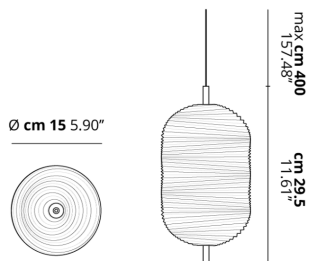

JEFFERSON

Medium

FEATURES

- Frame:** Metal
- Diffusor:** Glass
- Dimmable:** Yes
- Dimmer:** Not Included
- Bulb:** Included

BULB

LED 2700K 1 x 3W | 450 lm

CERTIFICATION

SPECIFICATION SHEET

PHOTOMETRIC CURVE

FRAME

Black Chrome

DIFFUSOR

Bohemian Crystal

LED COLOUR

2700K

CODE