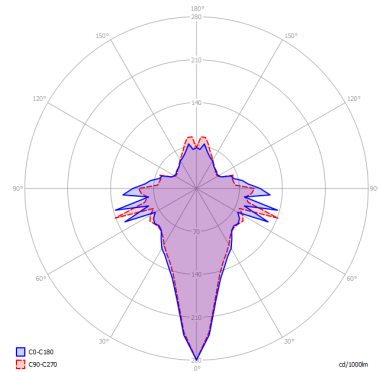

JEFFERSON

Medium

FEATURES

- Frame:** Metal
- Diffusor:** Glass
- Dimmable:** Yes
- Dimmer:** Not Included
- Bulb:** Included

BULB

LED 2700K 1 x 3W | 450 lm

CERTIFICATION

SPECIFICATION SHEET

PHOTOMETRIC CURVE

FRAME

Black Chrome

DIFFUSOR

Bohemian Crystal

LED COLOUR

2700K

CODE