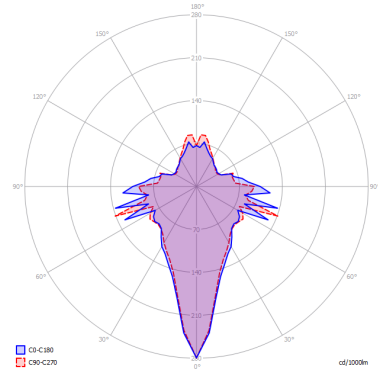

JEFFERSON

Small

FEATURES

- Frame:** Metal
- Diffusor:** Glass
- Dimmable:** Yes
- Dimmer:** Not Included
- Bulb:** Included

BULB

LED 2700K 1 x 3W | 450 lm

CERTIFICATION

SPECIFICATION SHEET

PHOTOMETRIC CURVE

FRAME	DIFFUSOR	LED COLOUR	CODE
 Black Chrome	 Bohemian Crystal	2700K	168002