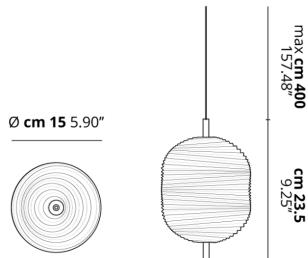

JEFFERSON

Small

FEATURES

- Frame:** Metal
- Diffusor:** Glass
- Dimmable:** Yes
- Dimmer:** Not Included
- Bulb:** Included

BULB

LED 2700K 1 x 3W | 450 lm

CERTIFICATION

SPECIFICATION SHEET

PHOTOMETRIC CURVE

FRAME	DIFFUSOR	LED COLOUR	CODE
 Black Chrome	 Bohemian Crystal	2700K	168002