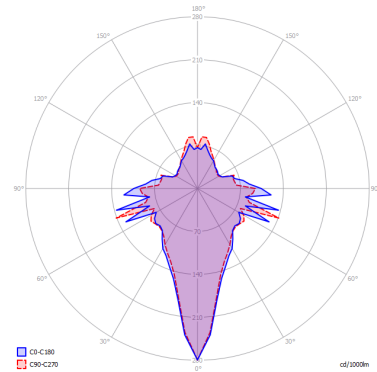

JEFFERSON

Mini

FEATURES

- Frame:** Metal
- Diffusor:** Glass
- Dimmable:** Yes
- Dimmer:** Not Included
- Bulb:** Included

BULB

LED 2700K 1 x 3W | 450 lm

CERTIFICATION

SPECIFICATION SHEET

PHOTOMETRIC CURVE

FRAME

DIFFUSOR

LED COLOUR

2700K

CODE

168001