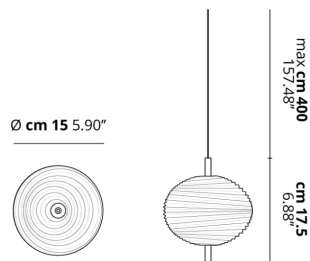

JEFFERSON

Mini

FEATURES

- Frame:** Metal
- Diffusor:** Glass
- Dimmable:** Yes
- Dimmer:** Not Included
- Bulb:** Included

BULB

LED 2700K 1 x 3W | 450 lm

CERTIFICATION

SPECIFICATION SHEET

PHOTOMETRIC CURVE

FRAME

DIFFUSOR

LED COLOUR

2700K

CODE

168001