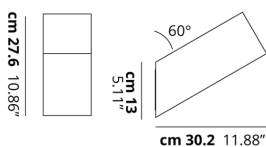

BEETLE

Medium 60 Cube

FEATURES

- Frame:** Metal
- Diffusor:** Polycarbonate
- Dimmable:** Yes
- Dimmer:** Not Included
- Bulb:** Included

BULB

LED 3000K 1 x 17W | 1800 lm

CERTIFICATION

SPECIFICATION SHEET

PHOTOMETRIC CURVE

FRAME	DIFFUSOR	LED COLOUR	CODE
Matte White 9010	White + Clear Ribbed	3000K	145004