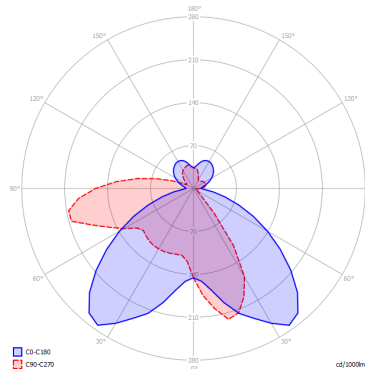

BEETLE

Medium 60 Cube

FEATURES

- Frame:** Metal
- Diffusor:** Polycarbonate
- Dimmable:** Yes
- Dimmer:** Not Included
- Bulb:** Included

BULB

LED 3000K 1 x 17W | 1800 lm

CERTIFICATION

SPECIFICATION SHEET

PHOTOMETRIC CURVE

FRAME	DIFFUSOR	LED COLOUR	CODE
Matte White 9010	White + Clear Ribbed	3000K	145004