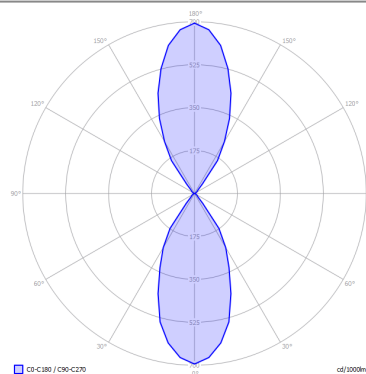

NAUTILUS

Mini

FEATURES

- Frame:** Metal
- Diffusor:** None
- Dimmable:** Yes
- Dimmer:** Not Included
- Bulb:** Included

BULB

LED DOB 2700K 2 x 6W | 816 lm

or

LED DOB 3000K 2 x 6W | 840 lm

SPECIFICATION SHEET

CERTIFICATION

PHOTOMETRIC CURVE

FRAME	DIFFUSOR	LED COLOUR	CODE
● Matte Black 9005	None	2700K	165042
○ Matte White 9010	None	2700K	165041
● Matte Black 9005	None	3000K	165047
○ Matte White 9010	None	3000K	165046