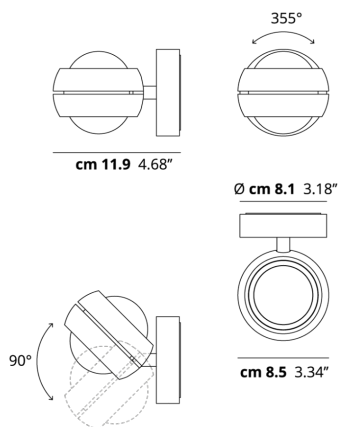

NAUTILUS

Mini

FEATURES

- Frame:** Metal
- Diffusor:** None
- Dimmable:** Yes
- Dimmer:** Not Included
- Bulb:** Included

BULB

LED DOB 2700K 2 x 6W | 816 lm

or

LED DOB 3000K 2 x 6W | 840 lm

SPECIFICATION SHEET

CERTIFICATION

PHOTOMETRIC CURVE

FRAME	DIFFUSOR	LED COLOUR	CODE
● Matte Black 9005	None	2700K	165042
○ Matte White 9010	None	2700K	165041
● Matte Black 9005	None	3000K	165047
○ Matte White 9010	None	3000K	165046