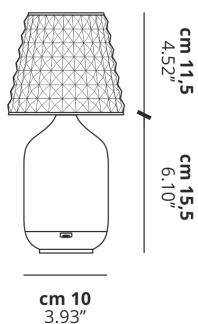

VALENTINA

Cordless

FEATURES

- Frame:** PMMA
- Diffusor:** PMMA
- Dimmable:** Yes
- Dimmer:** Included
- Bulb:** Included

BULB

3300K to 2600K 1 x 3.5W | 450 lm

CERTIFICATION

SPECIFICATION SHEET

PHOTOMETRIC CURVE

None

FRAME	DIFFUSOR	LED COLOUR	CODE
Chrome	Crystal	3300K to 2600K	166307
Gold	Crystal	3300K to 2600K	166308
Polished Black 9005	Crystal	3300K to 2600K	166306
Polished White 9010	Crystal	3300K to 2600K	166305