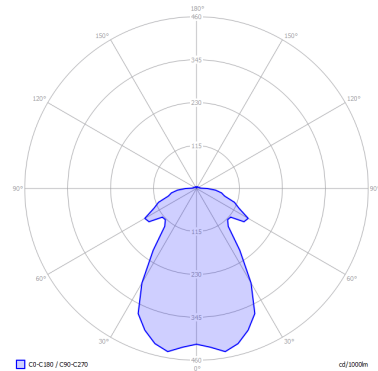

VALENTINA

FEATURES

- Frame:** Metal
- Diffusor:** PMMA
- Dimmable:** Yes
- Dimmer:** Not Included
- Bulb:** Included

BULB

LED 2700K 1 x 6.5W | 600 lm

or

LED 3000K 1 x 6.5W | 650 lm

SPECIFICATION SHEET

CERTIFICATION

PHOTOMETRIC CURVE

FRAME	DIFFUSOR	LED COLOUR	CODE
Chrome	Crystal	2700K	166003
Chrome	Crystal	3000K	166004