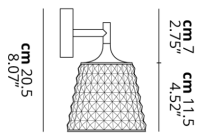

VALENTINA

FEATURES

- Frame:** Metal
- Diffusor:** PMMA
- Dimmable:** Yes
- Dimmer:** Not Included
- Bulb:** Included

BULB

LED 2700K 1 x 6.5W | 600 lm

or

LED 3000K 1 x 6.5W | 650 lm

SPECIFICATION SHEET

CERTIFICATION

PHOTOMETRIC CURVE

FRAME	DIFFUSOR	LED COLOUR	CODE
Chrome	Crystal	2700K	166003
Chrome	Crystal	3000K	166004