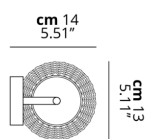

VALENTINA

FEATURES

- Frame:** Metal
- Diffusor:** PMMA
- Dimmable:** Yes
- Dimmer:** Not Included
- Bulb:** Included

BULB

LED 2700K 1 x 6.5W | 600 lm

or

LED 3000K 1 x 6.5W | 650 lm

SPECIFICATION SHEET

CERTIFICATION

PHOTOMETRIC CURVE

FRAME	DIFFUSOR	LED COLOUR	CODE
Chrome	Crystal	2700K	166003
Chrome	Crystal	3000K	166004