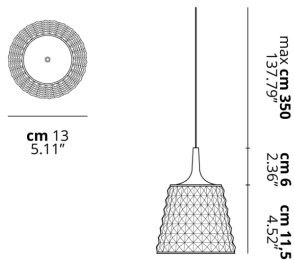

FRAME	DIFFUSOR	LED COLOUR	CODE
Chrome	Crystal	3000K	166302