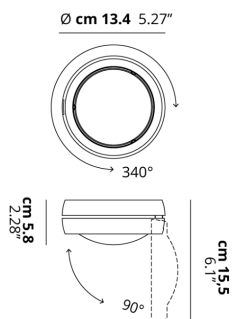

NAUTILUS

Ceiling

FEATURES

- Frame:** Metal
- Diffusor:** None
- Dimmable:** Yes
- Dimmer:** Not Included
- Bulb:** Included

BULB

LED
DOB **3000K** 1 x 15W | 1300 lm

CERTIFICATION

SPECIFICATION SHEET

PHOTOMETRIC CURVE

None

FRAME	DIFFUSOR	LED COLOUR	CODE
 Chrome	None	3000K	165416
 Matte Black 9005	None	3000K	165415
 Matte White 9010	None	3000K	165414