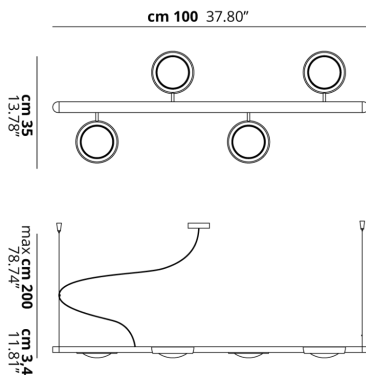

CERTIFICATION

PHOTOMETRIC CURVE

None

FRAME	DIFFUSOR	LED COLOUR	CODE
Chrome	Chrome	2700K	165019
Chrome	Matte Black 9005	2700K	165018
Chrome	Matte White 9010	2700K	165017
Chrome	Chrome	3000K	165022
Chrome	Matte Black 9005	3000K	165021
Chrome	Matte White 9010	3000K	165020