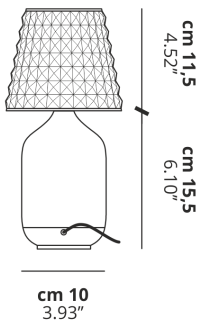

VALENTINA

Plug

FEATURES

- Frame:** PMMA
- Diffusor:** PMMA
- Dimmable:** Yes
- Dimmer:** Not Included
- Bulb:** Included

BULB

2700K 1 x 6.5W | 600 lm

CERTIFICATION

SPECIFICATION SHEET

PHOTOMETRIC CURVE

None

FRAME	DIFFUSOR	LED COLOUR	CODE
Chrome	Crystal	2700K	166312
Gold	Crystal	2700K	166313
Polished Black 9005	Crystal	2700K	166311
Polished White 9010	Crystal	2700K	166310