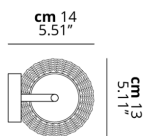

VALENTINA

FEATURES

- Frame:** Metal
- Diffusor:** PMMA
- Dimmable:** Yes
- Dimmer:** Not Included
- Bulb:** Included

BULB

3000K 1 x 6.5W | 650 lm

CERTIFICATION

SPECIFICATION SHEET

PHOTOMETRIC CURVE