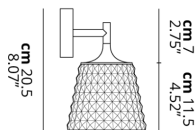

VALENTINA

FEATURES

- Frame:** Metal
- Diffusor:** PMMA
- Dimmable:** Yes
- Dimmer:** Not Included
- Bulb:** Included

BULB

3000K 1 x 6.5W | 650 lm

CERTIFICATION

SPECIFICATION SHEET

PHOTOMETRIC CURVE