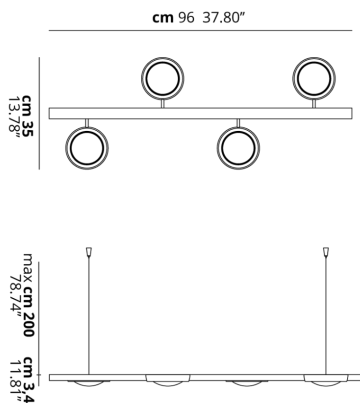

NAUTILUS

Additional Module

FEATURES

- Frame:** Metal
- Diffusor:** Metal
- Dimmable:** Yes
- Dimmer:** Not Included
- Bulb:** Included

BULB

LED
DOB **2700K** 4 x 15W | 4800 lm

or

LED
DOB **3000K** 4 x 15W | 5200 lm

SPECIFICATION SHEET

CERTIFICATION

PHOTOMETRIC CURVE

None

FRAME	DIFFUSOR	LED COLOUR	CODE
Chrome	Chrome	2700K	165025
Chrome	Matte Black 9005	2700K	165024
Chrome	Matte White 9010	2700K	165023
Chrome	Chrome	3000K	165028
Chrome	Matte Black 9005	3000K	165027
Chrome	Matte White 9010	3000K	165026