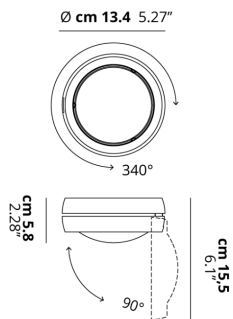

NAUTILUS

Ceiling

FEATURES

- Frame:** Metal
- Diffusor:** None
- Dimmable:** Yes
- Dimmer:** Not Included
- Bulb:** Included

BULB

LED DOB 3000K 1 x 15W | 1300 lm

LED DOB 2700K 1 x 15W | 1200 lm

CERTIFICATION

SPECIFICATION SHEET

PHOTOMETRIC CURVE

FRAME	DIFFUSOR	LED COLOUR	CODE
 Chrome	None	2700K	165013
 Matte Black 9005	None	2700K	165012
 Matte White 9010	None	2700K	165011
 Chrome	None	3000K	165016
 Matte Black 9005	None	3000K	165015
 Matte White 9010	None	3000K	165014