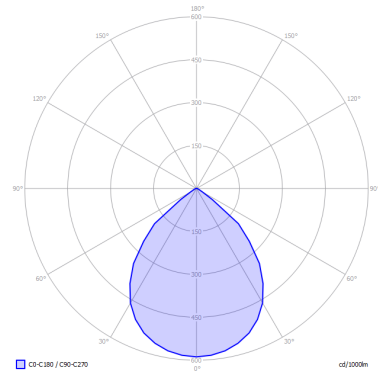

NAUTILUS

Ceiling

FEATURES

- Frame:** Metal
- Diffusor:** None
- Dimmable:** Yes
- Dimmer:** Not Included
- Bulb:** Included

BULB

LED DOB 3000K 1 x 15W | 1300 lm

LED DOB 2700K 1 x 15W | 1200 lm

CERTIFICATION

SPECIFICATION SHEET

PHOTOMETRIC CURVE

FRAME	DIFFUSOR	LED COLOUR	CODE
 Chrome	None	2700K	165013
 Matte Black 9005	None	2700K	165012
 Matte White 9010	None	2700K	165011
 Chrome	None	3000K	165016
 Matte Black 9005	None	3000K	165015
 Matte White 9010	None	3000K	165014