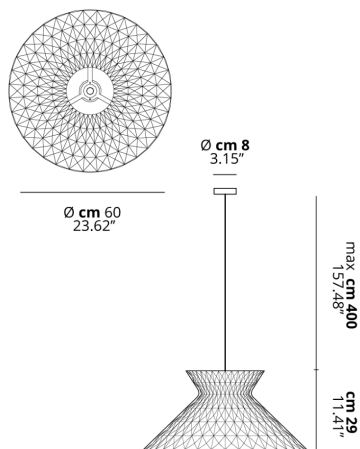

SUGEGASA

FEATURES

- Frame:** Metal
- Diffusor:** PMMA
- Dimmable:** Yes
- Dimmer:** Not Included
- Bulb:** Not Included

BULB

-  **E27 G95 CFL** 1 x max 23W
-  **E27 G95 LED** 1 x max available

CERTIFICATION

SPECIFICATION SHEET

PHOTOMETRIC CURVE

None

FRAME	DIFFUSOR	LED COLOUR	CODE
 Chrome	 Clear Azure	Optionally	163004
 Chrome	 Clear Fumé	Optionally	163002
 Chrome	 Crystal	Optionally	163001