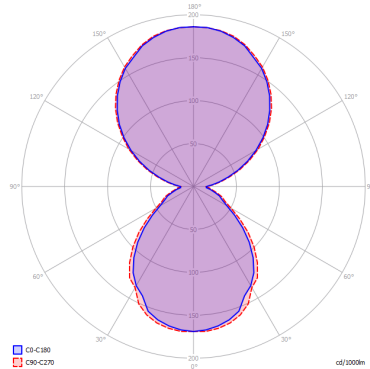

MAGGIO

FEATURES

- Frame:** Metal
- Diffusor:** Polycarbonate
- Dimmable:** Yes
- Dimmer:** Not Included
- Bulb:** Included

BULB

- LED 2700K** 1 x 17W | 1700 lm
- and _____
- LED 2700K** 1 x 17W | 1700 lm

SPECIFICATION SHEET

CERTIFICATION

PHOTOMETRIC CURVE

FRAME	DIFFUSOR	LED COLOUR	CODE
Coppery Bronze	Matte White	2700K	162002
Matte White 9010	Matte White	2700K	162001