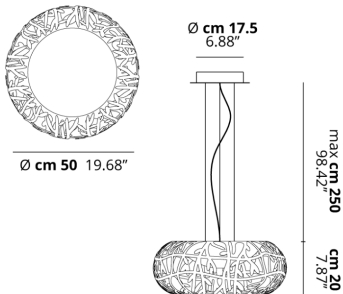

MAGGIO

FEATURES

- Frame:** Metal
- Diffusor:** Polycarbonate
- Dimmable:** Yes
- Dimmer:** Not Included
- Bulb:** Included

BULB

- LED 2700K** 1 x 17W | 1700 lm
- and _____
- LED 2700K** 1 x 17W | 1700 lm

SPECIFICATION SHEET

CERTIFICATION

PHOTOMETRIC CURVE

FRAME	DIFFUSOR	LED COLOUR	CODE
Coppery Bronze	Matte White	2700K	162002
Matte White 9010	Matte White	2700K	162001