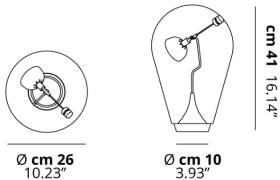

BLOW

Led

FEATURES

- Frame:** Metal
- Diffusor:** Blown Glass
- Dimmable:** No
- Dimmer:** Not Included
- Bulb:** Included

BULB

LED 2700K 1 x 4.5W | 500 lm

CERTIFICATION

SPECIFICATION SHEET

PHOTOMETRIC CURVE

None

FRAME	DIFFUSOR	LED COLOUR	CODE
Chrome	Crystal	2700K	008004