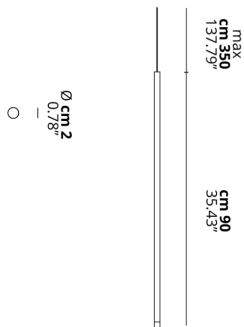

A-TUBE NANO

Large

FEATURES

- Frame:** Metal
- Diffusor:** Polycarbonate
- Dimmable:** Yes
- Dimmer:** Not Included
- Bulb:** Included

BULB

2700K 1 x 3W | 400 lm

CERTIFICATION

SPECIFICATION SHEET

PHOTOMETRIC CURVE

None

FRAME	DIFFUSOR	LED COLOUR	CODE
Chrome	Clear	2700K	158428
Gold	Clear	2700K	158430
Matte Black	Clear	2700K	158427
Matte White 9010	Clear	2700K	158426
Rose Gold	Clear	2700K	158429