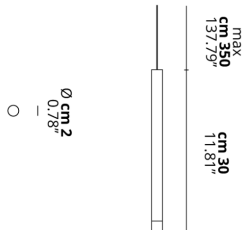

A-TUBE NANO

Small

FEATURES

- Frame:** Metal
- Diffusor:** Polycarbonate
- Dimmable:** Yes
- Dimmer:** Not Included
- Bulb:** Included

BULB

2700K 1 x 3W | 400 lm

CERTIFICATION

SPECIFICATION SHEET

PHOTOMETRIC CURVE

None

FRAME	DIFFUSOR	LED COLOUR	CODE
Chrome	Clear	2700K	158418
Gold	Clear	2700K	158420
Matte Black	Clear	2700K	158417
Matte White 9010	Clear	2700K	158416
Rose Gold	Clear	2700K	158419