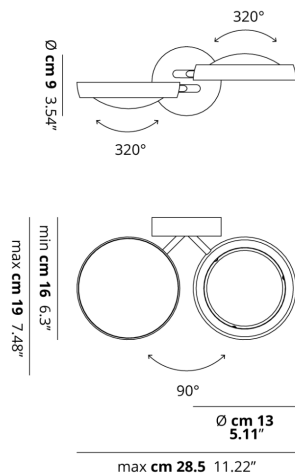

NAUTILUS

Wall

FEATURES

- Frame:** Metal
- Diffusor:** Metal
- Dimmable:** Yes
- Dimmer:** Not Included
- Bulb:** Included

BULB

LED DOB 2700K 2 x 15W | 2400 lm

or

LED DOB 3000K 2 x 15W | 2600 lm

SPECIFICATION SHEET

CERTIFICATION

PHOTOMETRIC CURVE

FRAME	DIFFUSOR	LED COLOUR	CODE
Chrome	Chrome	2700K	165003
Chrome	Gold	2700K	165004
Chrome	Matte Black 9005	2700K	165002
Chrome	Matte White 9010	2700K	165001
Chrome	Rose Gold	2700K	165005
Chrome	Chrome	3000K	165008
Chrome	Gold	3000K	165009

FRAME	DIFFUSOR	LED COLOUR	CODE
 Chrome	 Matte Black 9005	3000K	165007
 Chrome	 Matte White 9010	3000K	165006
 Chrome	 Rose Gold	3000K	165010