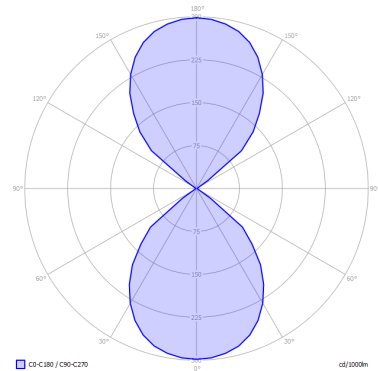

NAUTILUS

Wall

FEATURES

- Frame:** Metal
- Diffusor:** Metal
- Dimmable:** Yes
- Dimmer:** Not Included
- Bulb:** Included

BULB

LED DOB 2700K 2 x 15W | 2400 lm

or

LED DOB 3000K 2 x 15W | 2600 lm

SPECIFICATION SHEET

CERTIFICATION

PHOTOMETRIC CURVE

FRAME	DIFFUSOR	LED COLOUR	CODE
Chrome	Chrome	2700K	165003
Chrome	Gold	2700K	165004
Chrome	Matte Black 9005	2700K	165002
Chrome	Matte White 9010	2700K	165001
Chrome	Rose Gold	2700K	165005
Chrome	Chrome	3000K	165008
Chrome	Gold	3000K	165009