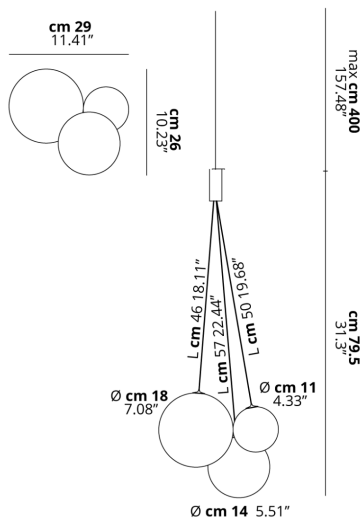

RANDOM

FEATURES

- Frame:** Metal
- Diffusor:** Blown Glass
- Dimmable:** Yes
- Dimmer:** Not Included
- Bulb:** Included

BULB

LED 2700K 3 x 1W | 450 lm

CERTIFICATION

SPECIFICATION SHEET

PHOTOMETRIC CURVE

FRAME	DIFFUSOR	LED COLOUR	CODE
Chrome	Chrome	2700K	164002
Chrome	Crystal	2700K	164001
Chrome	Gold	2700K	164003
Chrome	Rose Gold	2700K	164004