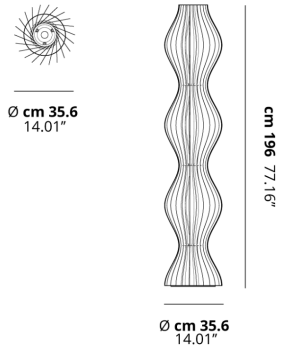

VAPOR

FEATURES

- Frame:** Metal
- Diffusor:** Polycarbonate
- Dimmable:** Yes
- Dimmer:** Included
- Bulb:** Not Included

BULB

 **R7s QT-DE12 short** 1 x max 80W

and _____

 **E26 Classic A** 6 x max 60W

or _____

 **E26 LED** 6 x max available

SPECIFICATION SHEET

CERTIFICATION

PHOTOMETRIC CURVE

None

FRAME	DIFFUSOR	LED COLOUR	CODE
 Matte White 9010	 Matte White	Optionally	129309